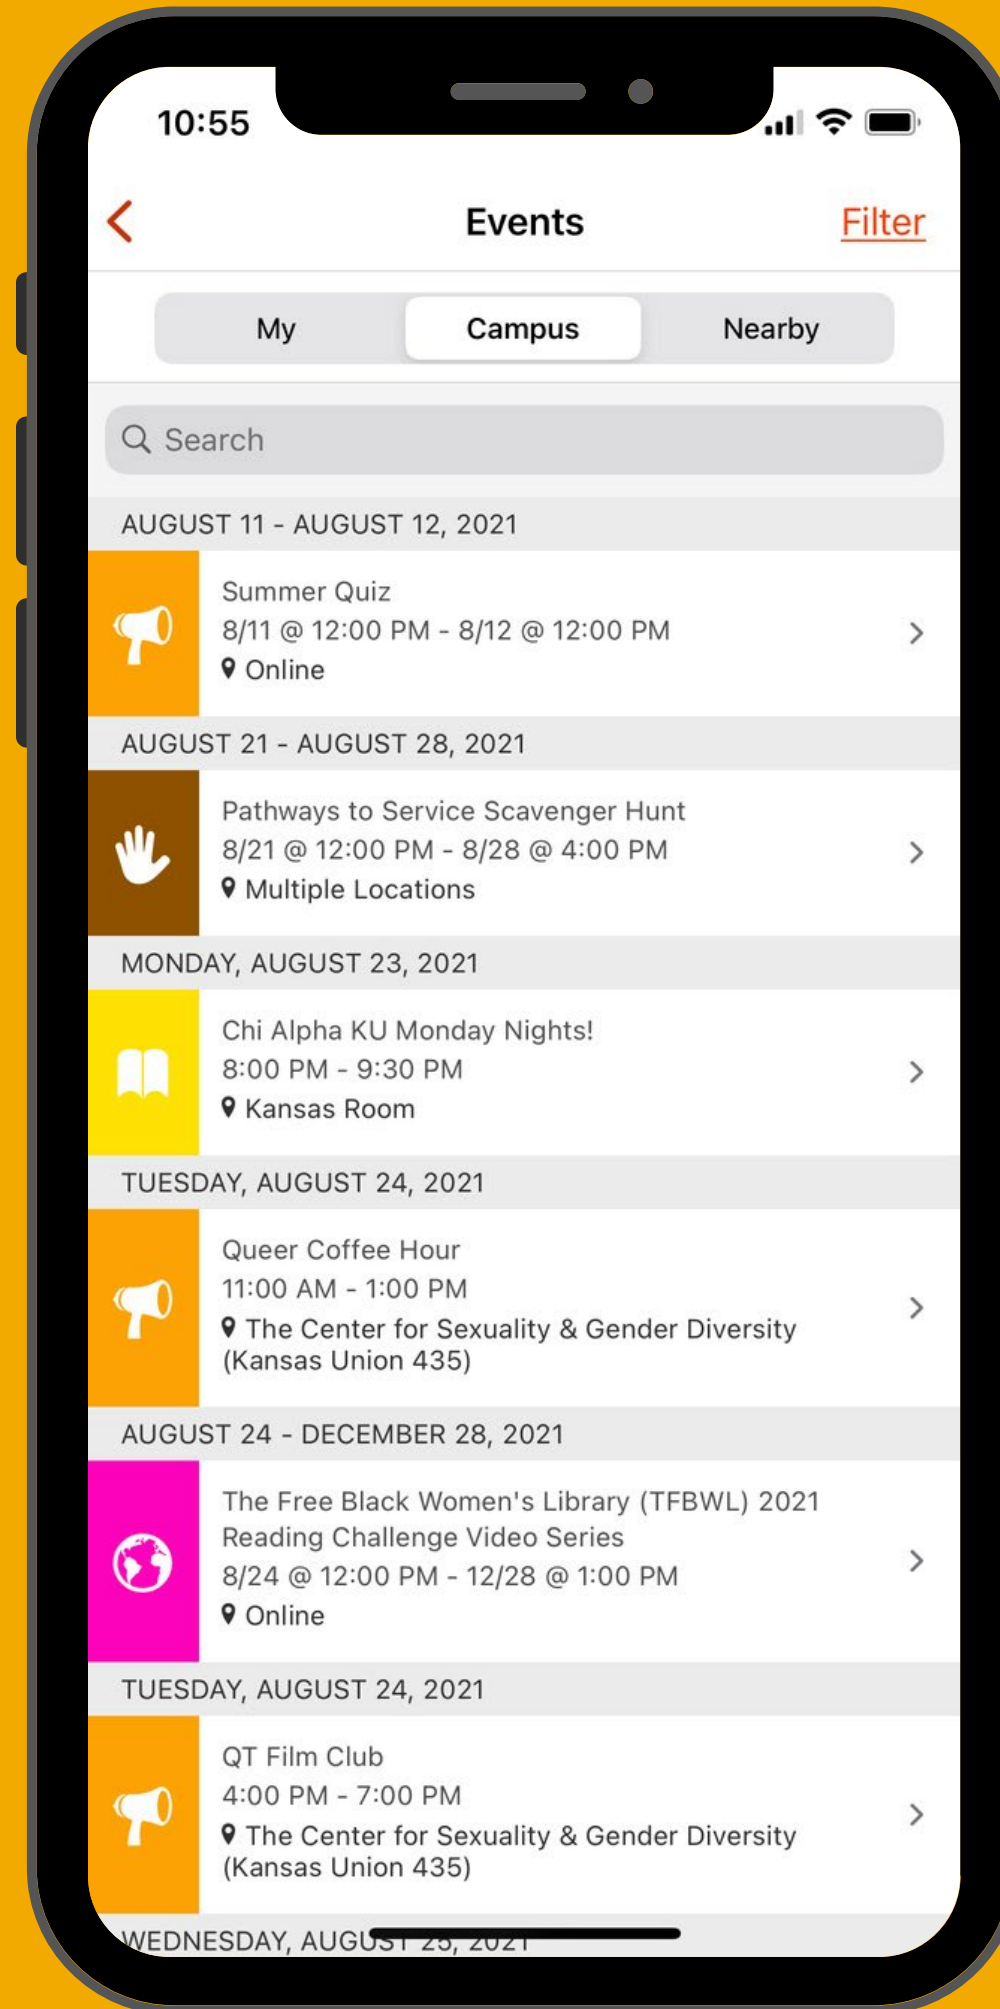

Current Workshops:

1. Student Organization Finance Overview
2. Event Planning 101
3. Elections & Transitions
4. Constitutions & Bylaws
5. Social Media Management
6. Corq & Event Check-In Apps

Upcoming:

- *Risk Management*
- *Transfer Student Involvement*

Rock CHALKCENTRAL

How Do I Use Rock Chalk Central?

1. Log-in with your KU Single Sign-on information to receive full access to the website
2. Search for an organization using the search bar or browse orgs by categories
3. View the specific descriptions & constitutions of an organization to learn more
4. Contact student organization officers directly through the site either by the messaging feature or their listed KU email address.
5. Click on the events tab to view what's happening around campus. Add filters to narrow down event types, including those with free food!

UnionFest

SILC Involvement Fair @UnionFest

Every August, Saturday before classes begin

- Meet 150+ of our student organizations
- Learn about campus resources
- Enjoy free giveaways!
- Explore the Union and all the fun events happening inside!

STUDENT
INVOLVEMENT
& LEADERSHIP
CENTER

Corq App

Corq App

Available for Download on Apple App Store & Android Google Play

- Browse Student Organization Pages
- Access your personal Event Pass to sign-into student org events!
- Find student organization events both on & off-campus
 - Filter events by those offering free food or giveaways!
- Contact student organizations & officers