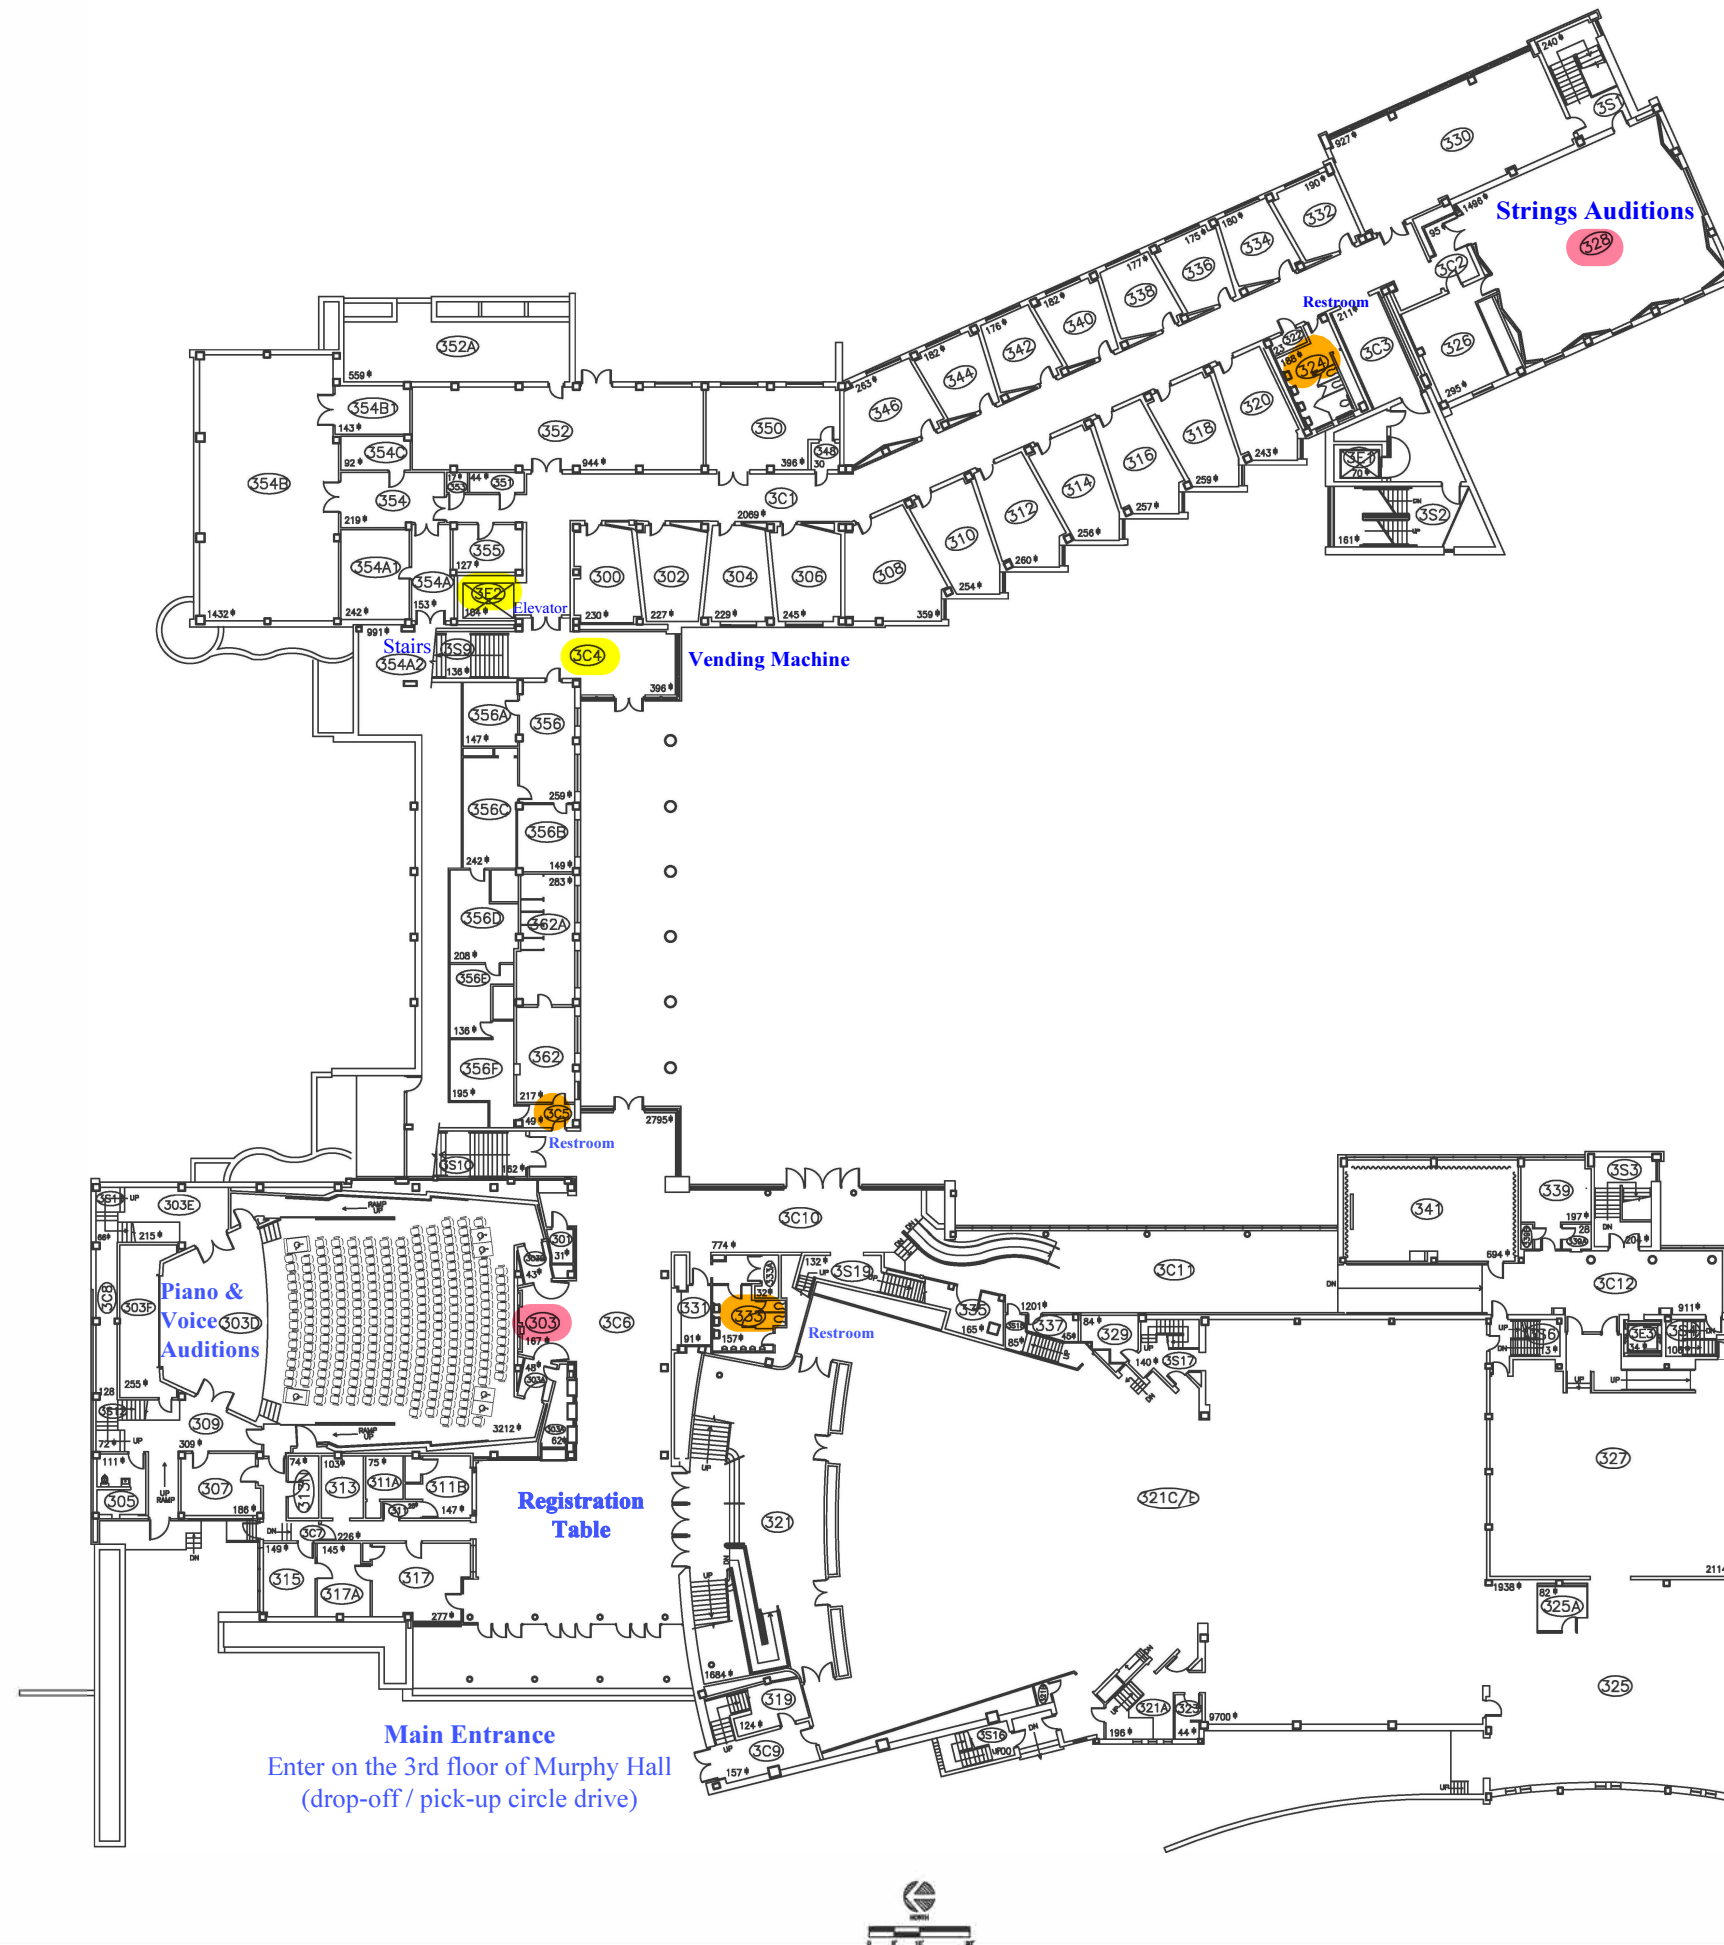

Exit to Allen
Fieldhouse Garage

Murphy Hall	
Floor: Second	Bldg. No. 076
Building GSF: 191,757	
Date Last Revised: 12/17/14	
Revised By: DCM/AMR	KU

Main Entrance
Enter on the 3rd floor of Murphy Hall
(drop-off / pick-up circle drive)

Murphy Hall	
Floor: Third	Bldg. No. 076
Building GSF: 191,757	
Date Last Revised: 06/16/15	
Revised By: DCM/KRS	KU

> Allen Fieldhouse Parking Garage >

Murphy Hall	
Floor: Fourth	Bldg. No. 076
Building GSF: 191,757	
Date Last Revised: 08/27/08	
Revised By: DCM/HLP/JMR	KU

Murphy Hall	
Floor: Fifth	Bldg. No. 076
Building GSF: 191,757	
Date Last Revised: 08/27/08	
Revised By: DCM/HLP/JMR	