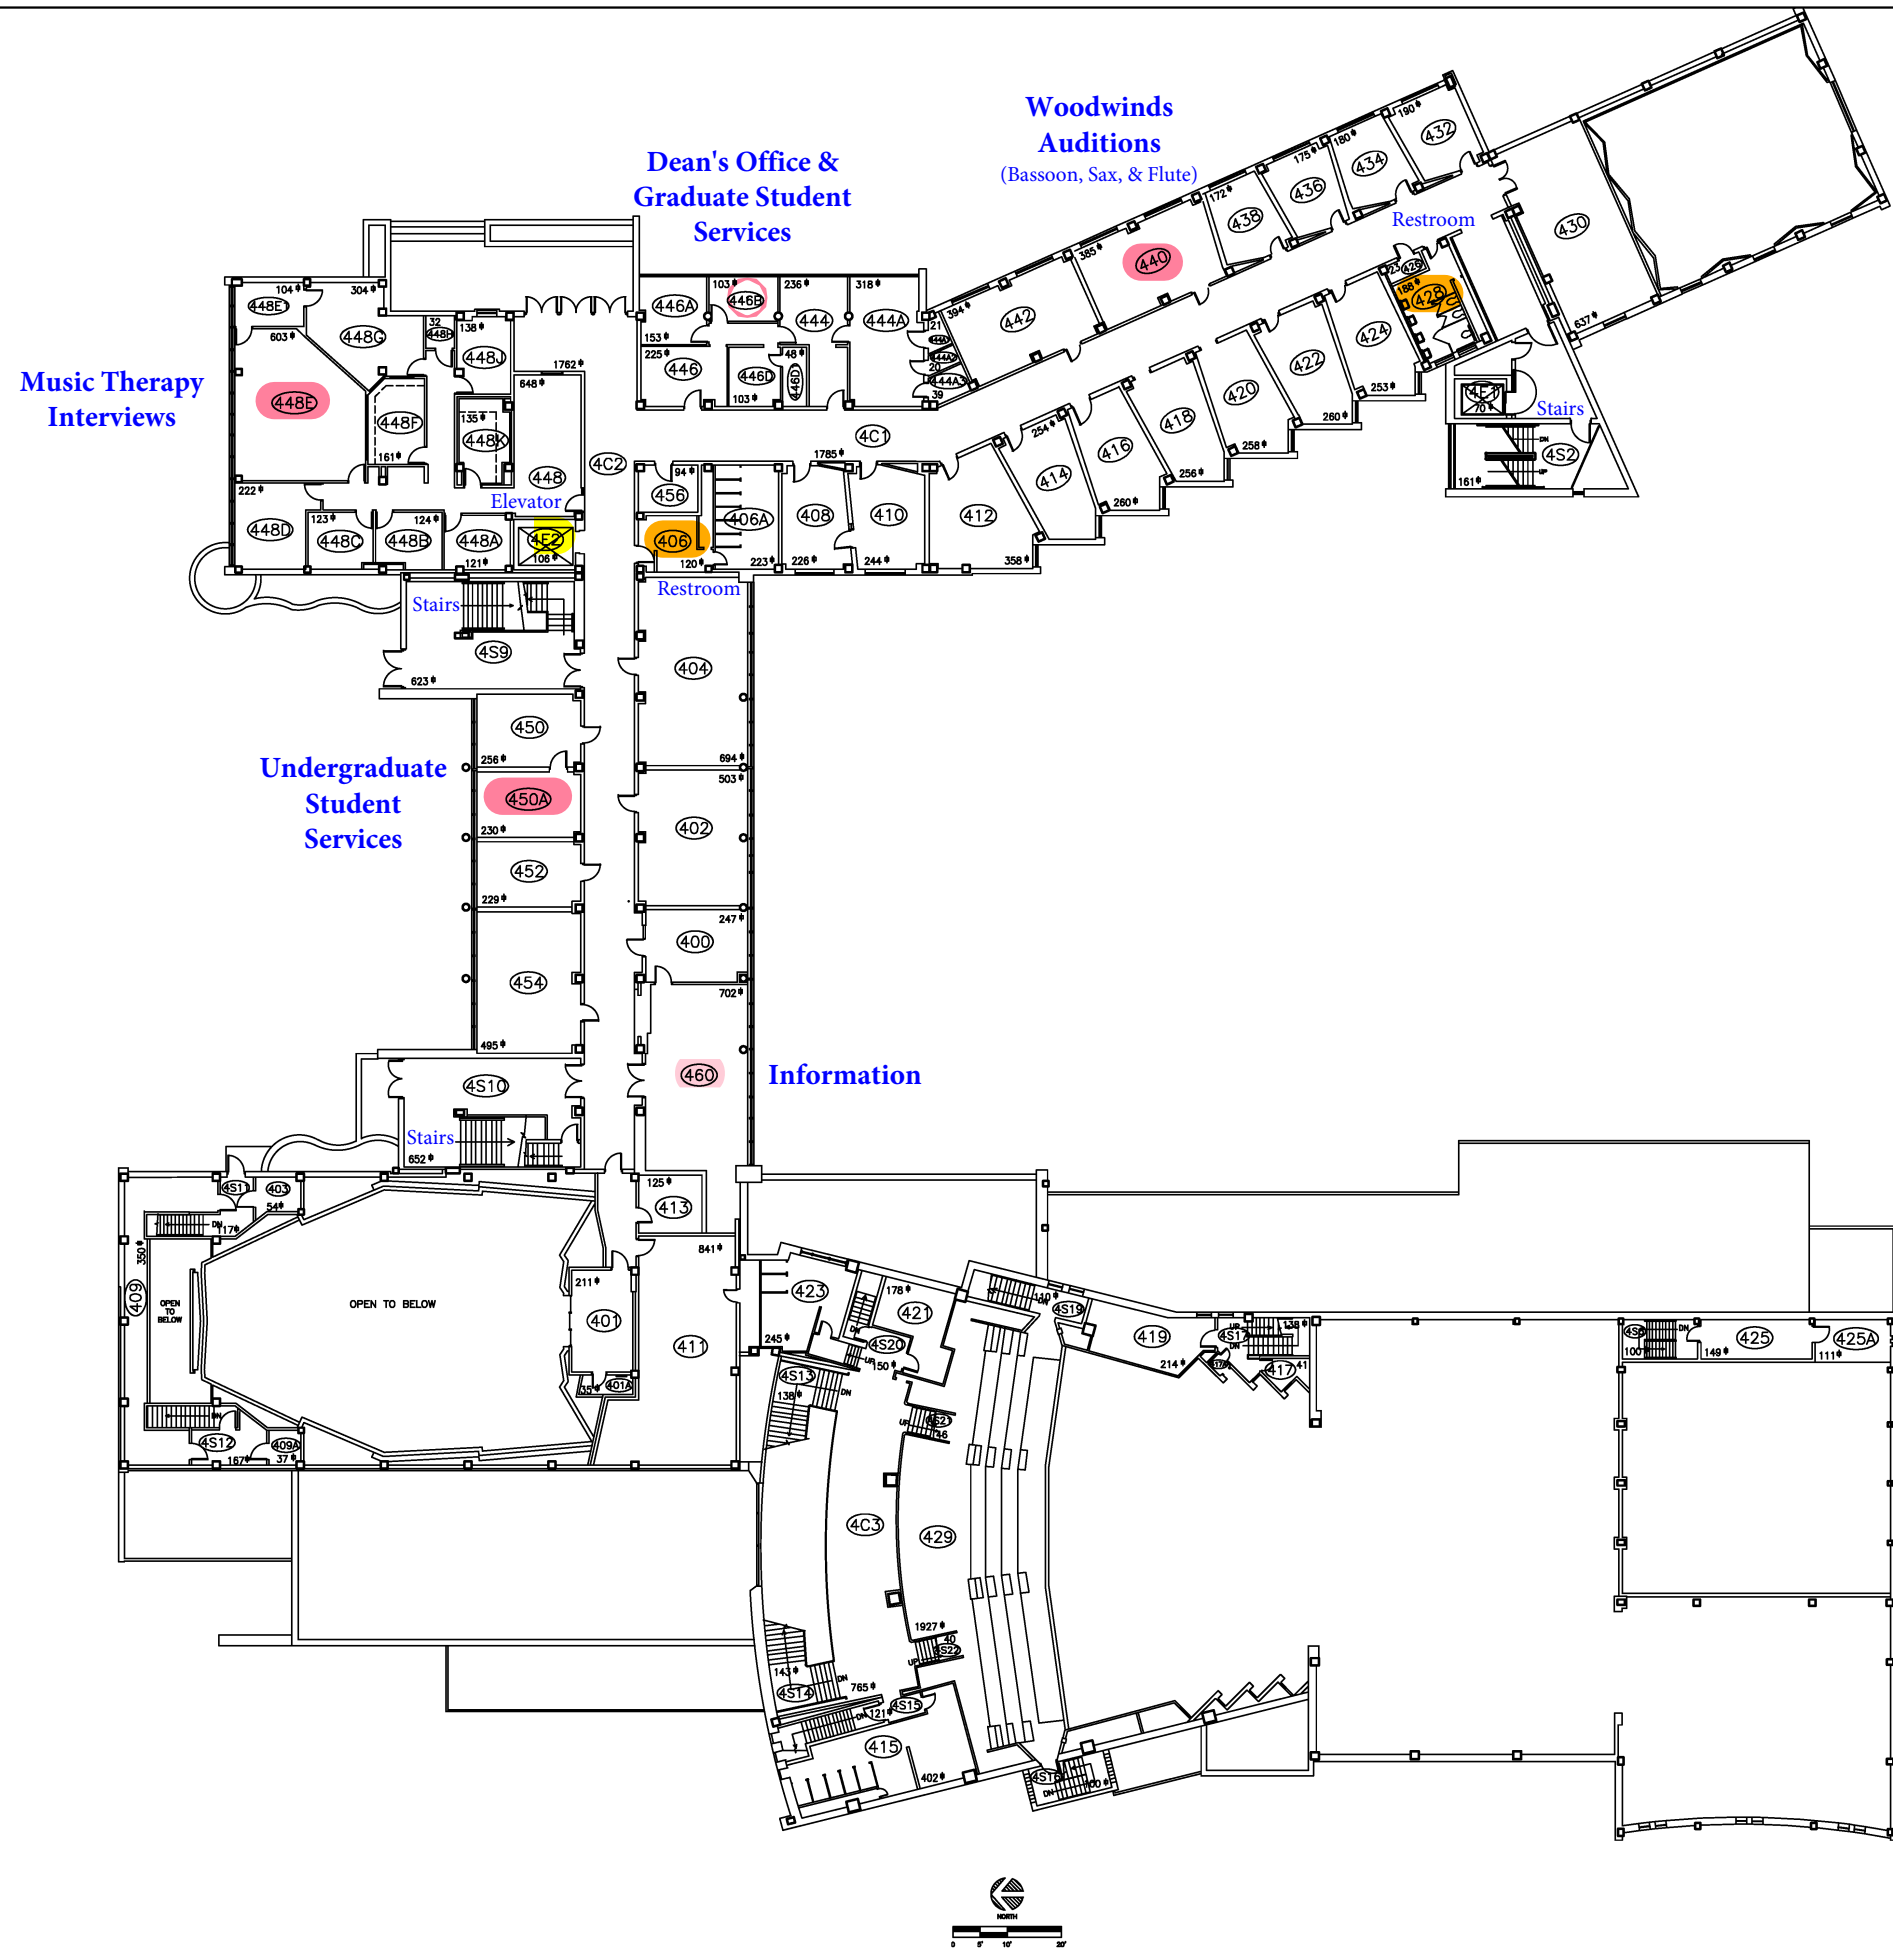

Exit to Allen
Fieldhouse Garage

Murphy Hall	
Floor: Second	Bldg. No. 076
Building GSF: 191,757	
Date Last Revised: 12/17/14	
Revised By: DCM/AMR	KU

Main Entrance
Enter on the 3rd floor of Murphy Hall
(drop-off / pick-up circle drive)

Murphy Hall	
Floor: Third	Bldg. No. 076
Building GSF: 191,757	
Date Last Revised: 06/16/15	
Revised By: DCM/KRS	KU

> Allen Fieldhouse Parking Garage >

Murphy Hall	
Floor: Fourth	Bldg. No. 076
Building GSF: 191,757	
Date Last Revised: 08/27/08	
Revised By: DCM/HLP/JMR	KU

Murphy Hall	
Floor: Fifth	Bldg. No. 076
Building GSF: 191,757	
Date Last Revised: 08/27/08	
Revised By: DCM/HLP/JMR	